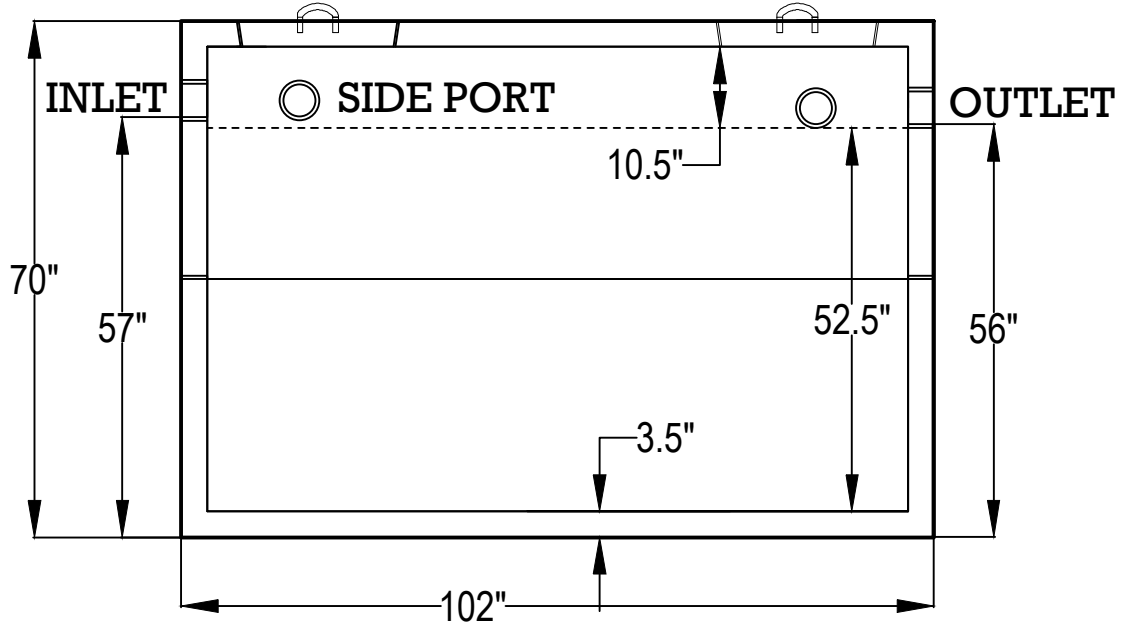

SIDE VIEW

TOP VIEW

PROPRIETARY AND CONFIDENTIAL

THIS INFORMATION CONTAINED IN THE DRAWING IS THE SOLE PROPERTY OF ALCAT PRECAST. ANY REPRODUCTION IN PART OR AS A WHOLE WITHOUT THE WRITTEN PERMISSION OF ALCAT PRECAST IS PROHIBITED.

**1000 GALLON MIDSEAM
SEPTIC TANK**

SCALE:
NTS

DATE
03/31/23

INLET AND OUTLET ARE 4" WATER TIGHT SEALS

ALCAT
PRECAST

P.O. Box 301 Moon, Virginia 23119