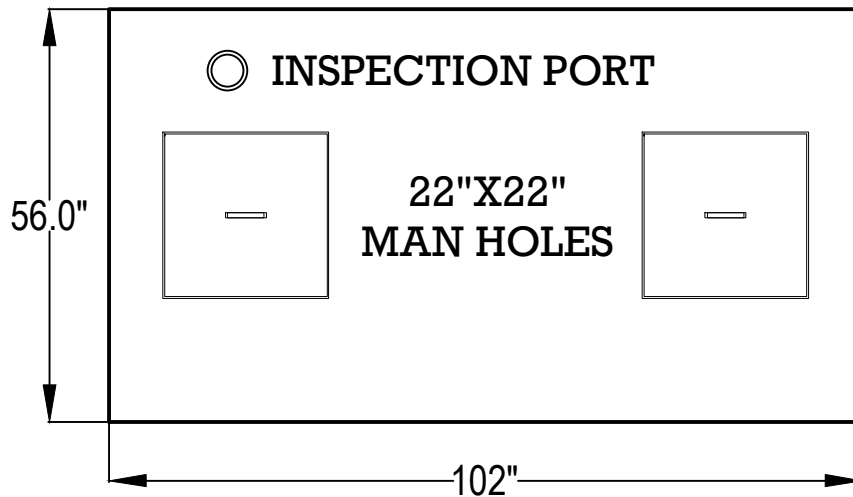

TOP VIEW

PROPRIETARY AND CONFIDENTIAL

THIS INFORMATION CONTAINED IN THE DRAWING IS THE SOLE PROPERTY OF ALCAT PRECAST. ANY REPRODUCTION IN PART OR AS A WHOLE WITHOUT THE WRITTEN PERMISSION OF ALCAT PRECAST IS PROHIBITED.

**1000 GALLON MIDSEAM
SEPTIC TANK**

SCALE:
NTS

DATE
03/31/23

INLET AND OUTLET ARE 4" WATER TIGHT SEALS

ALCAT
PRECAST

P.O. Box 301 Moon, Virginia 23119