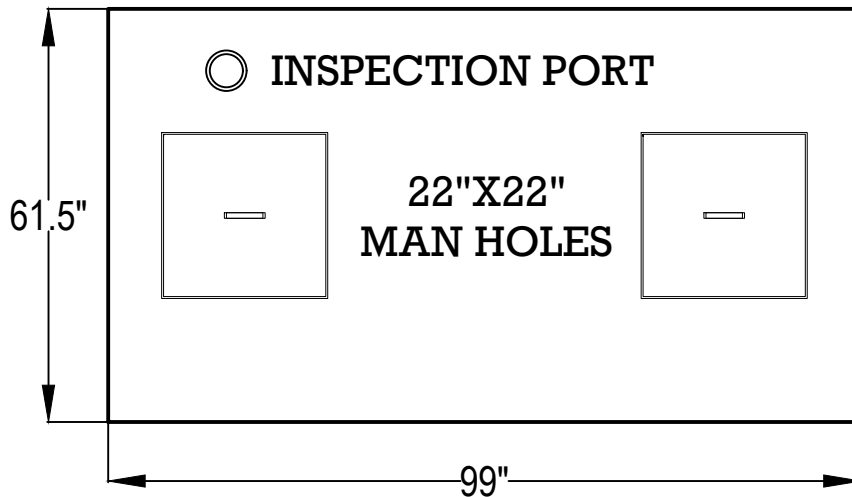

TOP VIEW

PROPRIETARY AND CONFIDENTIAL

THIS INFORMATION CONTAINED IN THE DRAWING IS THE SOLE PROPERTY OF ALCAT PRECAST. ANY REPRODUCTION IN PART OR AS A WHOLE WITHOUT THE WRITTEN PERMISSION OF ALCAT PRECAST IS PROHIBITED.

**1000 GALLON TOPSEAM
SEPTIC TANK**

SCALE:
NTS

DATE
04/03/23

INLET AND OUTLET ARE 4" WATER TIGHT SEALS

ALCAT
PRECAST

P.O. Box 301 Moon, Virginia 23119