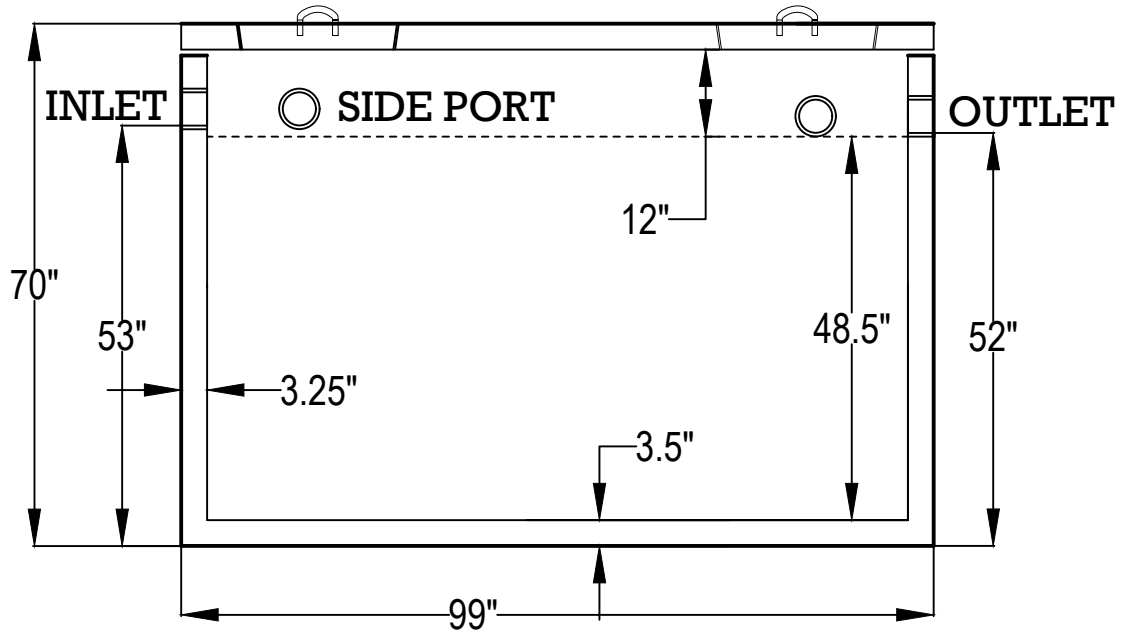

SIDE VIEW

TOP VIEW

PROPRIETARY AND CONFIDENTIAL

THIS INFORMATION CONTAINED IN THE DRAWING IS THE SOLE PROPERTY OF ALCAT PRECAST. ANY REPRODUCTION IN PART OR AS A WHOLE WITHOUT THE WRITTEN PERMISSION OF ALCAT PRECAST IS PROHIBITED.

**1000 GALLON TOPSEAM
SEPTIC TANK**

SCALE:
NTS

DATE
04/03/23

INLET AND OUTLET ARE 4" WATER TIGHT SEALS

ALCAT
PRECAST

P.O. Box 301 Moon, Virginia 23119