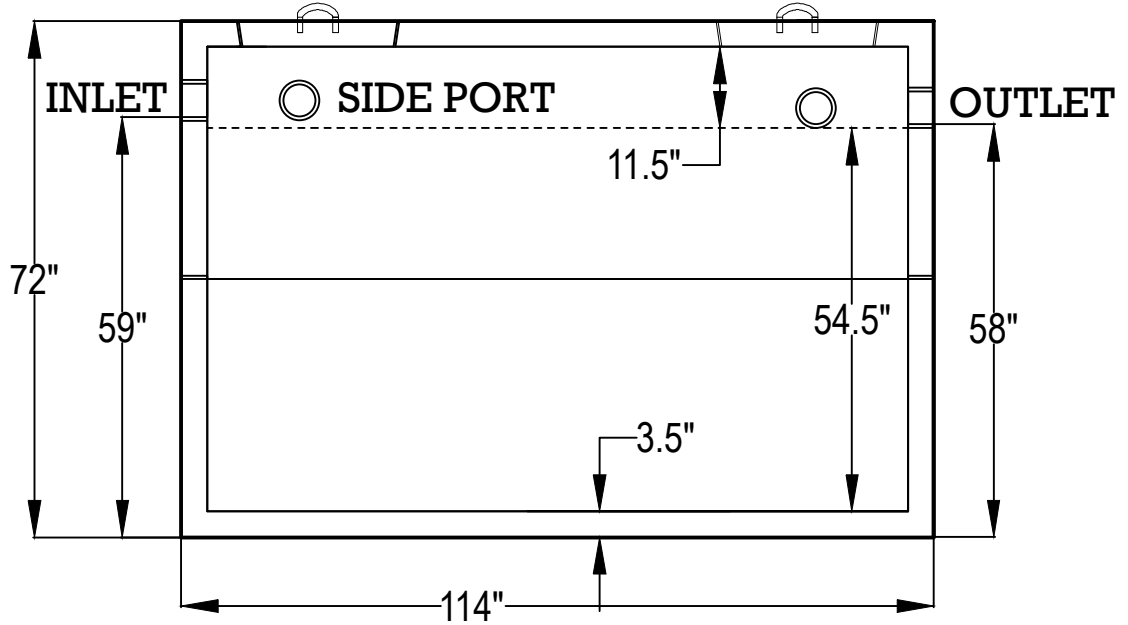

SIDE VIEW

TOP VIEW

PROPRIETARY AND CONFIDENTIAL

THIS INFORMATION CONTAINED IN THE DRAWING IS THE SOLE PROPERTY OF ALCAT PRECAST. ANY REPRODUCTION IN PART OR AS A WHOLE WITHOUT THE WRITTEN PERMISSION OF ALCAT PRECAST IS PROHIBITED.

**1200 GALLON MIDSEAM
SEPTIC TANK**

SCALE:
NTS

DATE
03/31/23

INLET AND OUTLET ARE 4" WATER TIGHT SEALS

ALCAT
PRECAST

P.O. Box 301 Moon, Virginia 23119