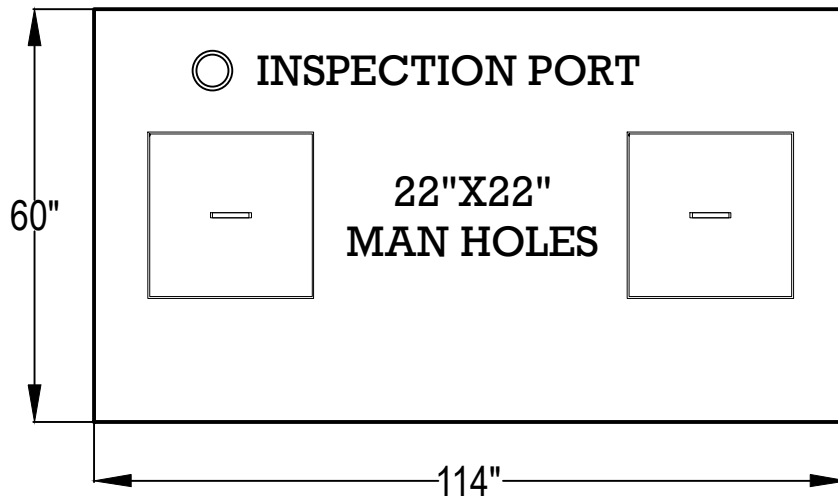

TOP VIEW

PROPRIETARY AND CONFIDENTIAL

THIS INFORMATION CONTAINED IN THE DRAWING IS THE SOLE PROPERTY OF ALCAT PRECAST. ANY REPRODUCTION IN PART OR AS A WHOLE WITHOUT THE WRITTEN PERMISSION OF ALCAT PRECAST IS PROHIBITED.

**1200 GALLON MIDSEAM
SEPTIC TANK**

SCALE:
NTS

DATE
03/31/23

INLET AND OUTLET ARE 4" WATER TIGHT SEALS

ALCAT
PRECAST

P.O. Box 301 Moon, Virginia 23119