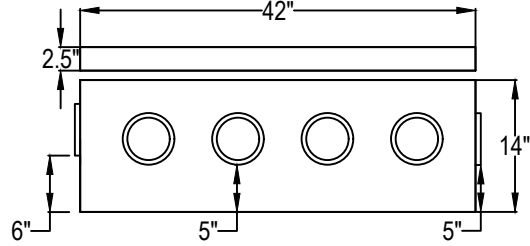

8 HOLE D-BOX  
SIDE VIEW

8 HOLE D-BOX  
TOP VIEW

10 HOLE D-BOX  
SIDE VIEW

10 HOLE D-BOX  
TOP VIEW

6 HOLE D-BOX  
SIDE VIEW

6 HOLE D-BOX  
TOP VIEW

14 HOLE D-BOX  
SIDE VIEW

14 HOLE D-BOX  
TOP VIEW

**6-8-10-14 HOLE  
DISTRIBUTION-BOXES**

SCALE:  
NTS

DATE  
04/03/23

INLET AND OUTLET ARE 4" WATER TIGHT SEALS

P.O. Box 301 Moon, Virginia 23119