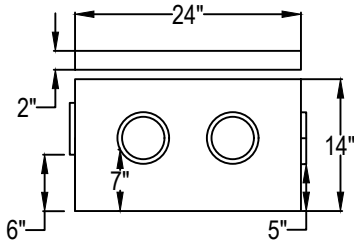

8 HOLE D-BOX  
SIDE VIEW

8 HOLE D-BOX  
TOP VIEW

10 HOLE D-BOX  
SIDE VIEW

10 HOLE D-BOX  
TOP VIEW

6 HOLE D-BOX  
SIDE VIEW

6 HOLE D-BOX  
TOP VIEW

14 HOLE D-BOX  
SIDE VIEW

14 HOLE D-BOX  
TOP VIEW

**6-8-10-14 HOLE  
DISTRIBUTION-BOXES**

SCALE:  
NTS

DATE  
04/03/23

INLET AND OUTLET ARE 4" WATER TIGHT SEALS

P.O. Box 301 Moon, Virginia 23119