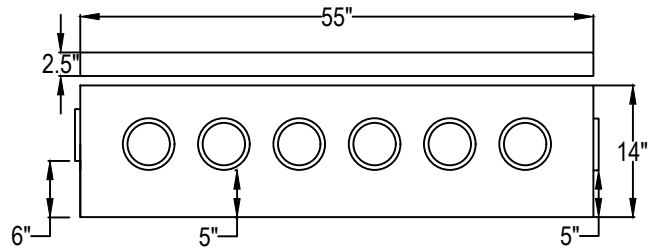

8 HOLE D-BOX  
SIDE VIEW

8 HOLE D-BOX  
TOP VIEW

10 HOLE D-BOX  
SIDE VIEW

10 HOLE D-BOX  
TOP VIEW

6 HOLE D-BOX  
SIDE VIEW

6 HOLE D-BOX  
TOP VIEW

14 HOLE D-BOX  
SIDE VIEW

14 HOLE D-BOX  
TOP VIEW

**6-8-10-14 HOLE  
DISTRIBUTION-BOXES**

SCALE:  
NTS

DATE  
04/03/23

INLET AND OUTLET ARE 4" WATER TIGHT SEALS

P.O. Box 301 Moon, Virginia 23119