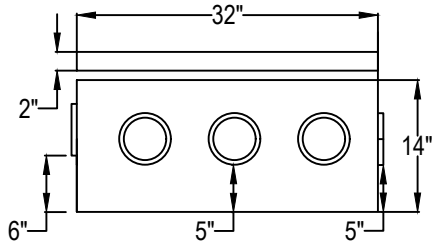

8 HOLE D-BOX  
SIDE VIEW

8 HOLE D-BOX  
TOP VIEW

10 HOLE D-BOX  
SIDE VIEW

10 HOLE D-BOX  
TOP VIEW

6 HOLE D-BOX  
SIDE VIEW

6 HOLE D-BOX  
TOP VIEW

14 HOLE D-BOX  
SIDE VIEW

14 HOLE D-BOX  
TOP VIEW

**6-8-10-14 HOLE  
DISTRIBUTION-BOXES**

SCALE:  
NTS

DATE  
04/03/23

INLET AND OUTLET ARE 4" WATER TIGHT SEALS

P.O. Box 301 Moon, Virginia 23119