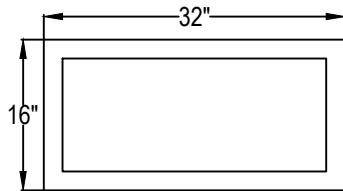

8 HOLE D-BOX  
SIDE VIEW

8 HOLE D-BOX  
TOP VIEW

10 HOLE D-BOX  
SIDE VIEW

10 HOLE D-BOX  
TOP VIEW

6 HOLE D-BOX  
SIDE VIEW

6 HOLE D-BOX  
TOP VIEW

14 HOLE D-BOX  
SIDE VIEW

14 HOLE D-BOX  
TOP VIEW

**6-8-10-14 HOLE  
DISTRIBUTION-BOXES**

SCALE:  
NTS

DATE  
04/03/23

INLET AND OUTLET ARE 4" WATER TIGHT SEALS

P.O. Box 301 Moon, Virginia 23119